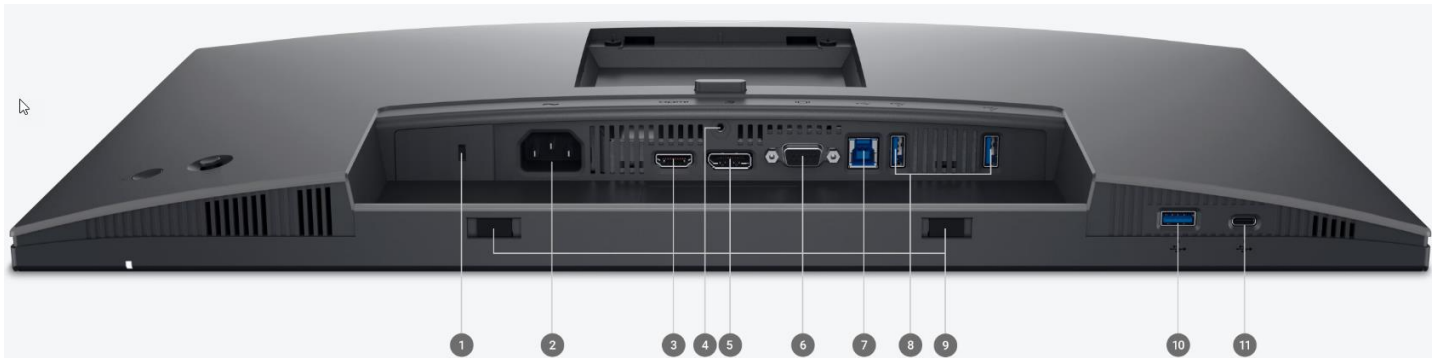

Purdue Northwest 2024 Dell Standards
Pricing and availability subject to change without notice.

Dell 24 Monitor - P2425H

[Price: $158.00]

- Viewable Size 23.8in
- Native Resolution 1920 x 1080 at 60 Hz
- 4 Years Advanced Exchange Service

Ports & Slots

1	Security lock slot (based on Kensington Security Slot™)	6	VGA
2	Power connector	7	USB 3.2 Gen1 Type-B upstream
3	HDMI	8	USB 3.2 Gen1 Type-A downstream ports (2)
4	Stand lock	9	Soundbar slots
5	DisplayPort 1.2	10	USB 3.2 Gen1 Type-A downstream
11	USB 3.2 Gen1 Type-C downstream (PD of up to 15W)		

Cables Included: Power cord, DP-to-DP, 1.8m, HDMI 1.8m (for selected countries only), USB 3.2 Gen1 Type A-to-B upstream, 1.8m

Dimensions & Weight

With Stand: Height: 14.33in ~ 19.55in | Width: 21.21in | Depth: 7.16in | Weight: 14.95 lbs

VESA Mounting: 12.37in | Width: 21.21in | Depth: 1.97in | Weight: 6.88 lbs

Web link: [Dell 24 Monitor - P2425H](#)