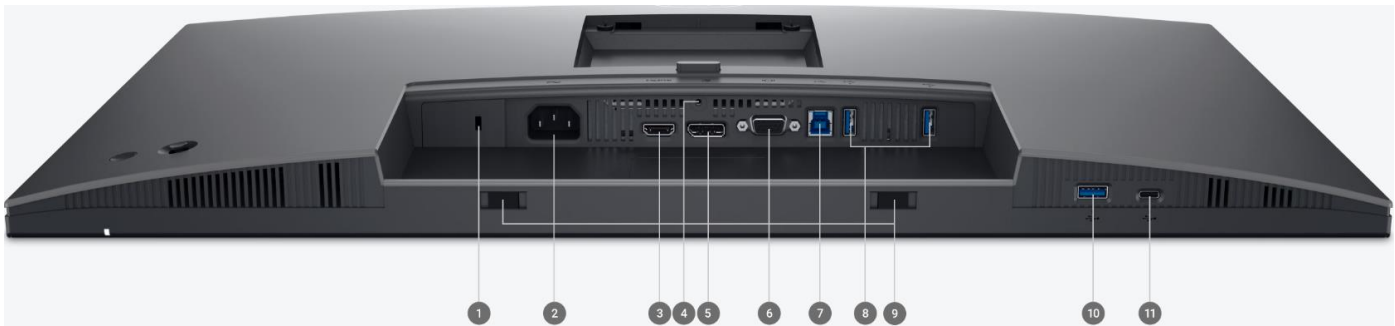

Dell 27 Monitor - P2725H

[Price: \$ 199.50]

- Diagonal Size 27in
- 1920 x 1080
- 4Y Basic Hardware Service with Advanced Exchange after remote diagnosis

Ports & Slots

1	Security lock slot (based on Kensington Security Slot™)	7	USB 3.2 Gen1 Type-B upstream
2	Power connector	8	USB 3.2 Gen1 Type-A downstream ports (2)
3	HDMI port	9	Soundbar slots (2)
4	Stand lock	10	USB 3.2 Gen1 Type-A downstream
5	DisplayPort 1.2	11	USB 3.2 Gen1 Type-C downstream (PD of up to 15W)
6	VGA	12	