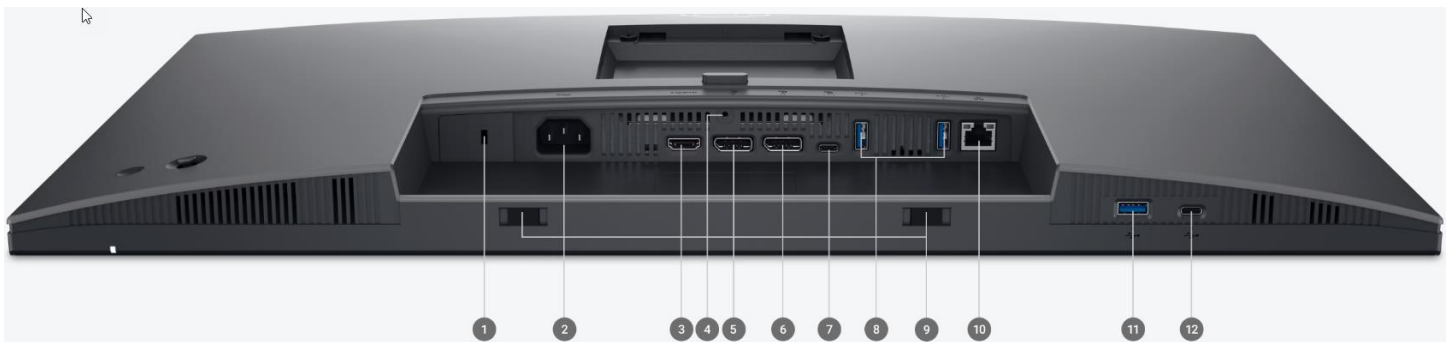

Dell 27 USB-C® Hub Monitor - P2725HE

[Price: \$ 251.00]

Diagonal Size 27in

- 1920 x 1080
- 4Y Basic Hardware Service with Advanced Exchange after remote diagnosis

Ports & Slots

1	Security-lock slot	7	USB 3.2 Gen1 Type-C upstream (Alt mode with DP1.4, up to 90W PD)
2	Power connector	8	USB 3.2 Gen1 Type-A downstream (2)
3	HDMI port	9	Soundbar slots (2)
4	Stand lock	10	RJ45
5	DisplayPort (in)	11	USB 3.2 Gen1 Type-A downstream
6	DisplayPort (out)	12	USB 3.2 Gen1 Type-C downstream (PD of up to 15W)