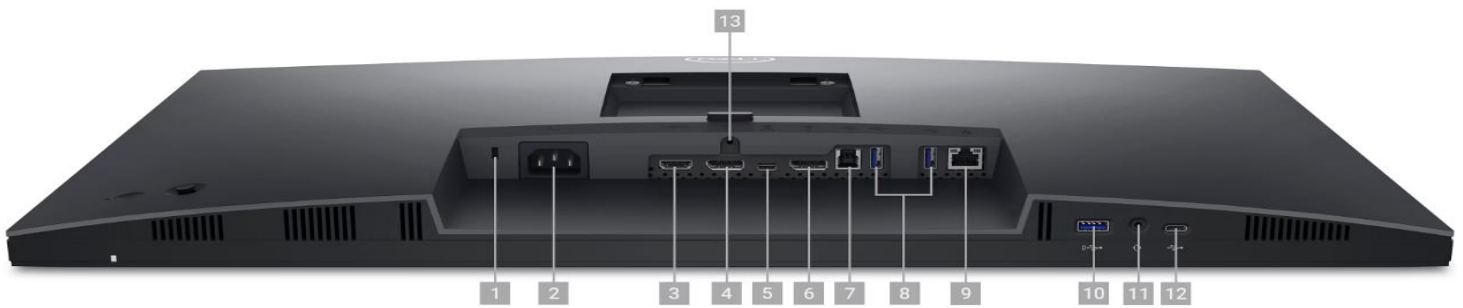

Purdue Northwest 2024 Dell Standards
Pricing and availability subject to change without notice.

Dell 27 Video Conferencing Monitor - P2724DEB

[Price: $ 388.16]

- Diagonal Size 27in
- QHD (2560 x 1440) at 60 Hz
- 4Y Basic Hardware Service with Advanced Exchange after remote diagnosis

Ports & Slots

1	Security lock slot (based on Kensington Security Slot™)	7	USB 3.2 Gen1 Type-B upstream
2	Power connector	8	2 USB 3.2 Gen1 Type-A downstream
3	HDMI	9	RJ45
4	DisplayPort 1.4	10	USB 3.2 Gen1 Type-A downstream (with BC 1.2)
5	USB 3.2 Gen1 Type-C (Alt mode with DP 1.4 upstream, up to 90W power delivery)	11	3.5 mm combo headphone with microphone jack
6	DisplayPort (out)	12	USB 3.2 Gen1 Type-C downstream (PD of up to 15W)
13	Stand lock feature	14	N/A

Cables Included: Power cord, DP-to-DP, 1.8m, USB 3.2 Gen2 Type C-to-C, 1.0m, USB 3.2 Gen1 Type A-to-B upstream, 1.8m

Dimensions & Weight

Full monitor: Height 17.35in | Width 24.09in | Depth 9.10in | Weight 18.2lbs

VESA Mounting: Height 16.37in | Width 24.09in | Depth 2.35in | Weight 12.46lbs

Web link: [Dell 27 Video Conferencing Monitor - P2724DEB](#)